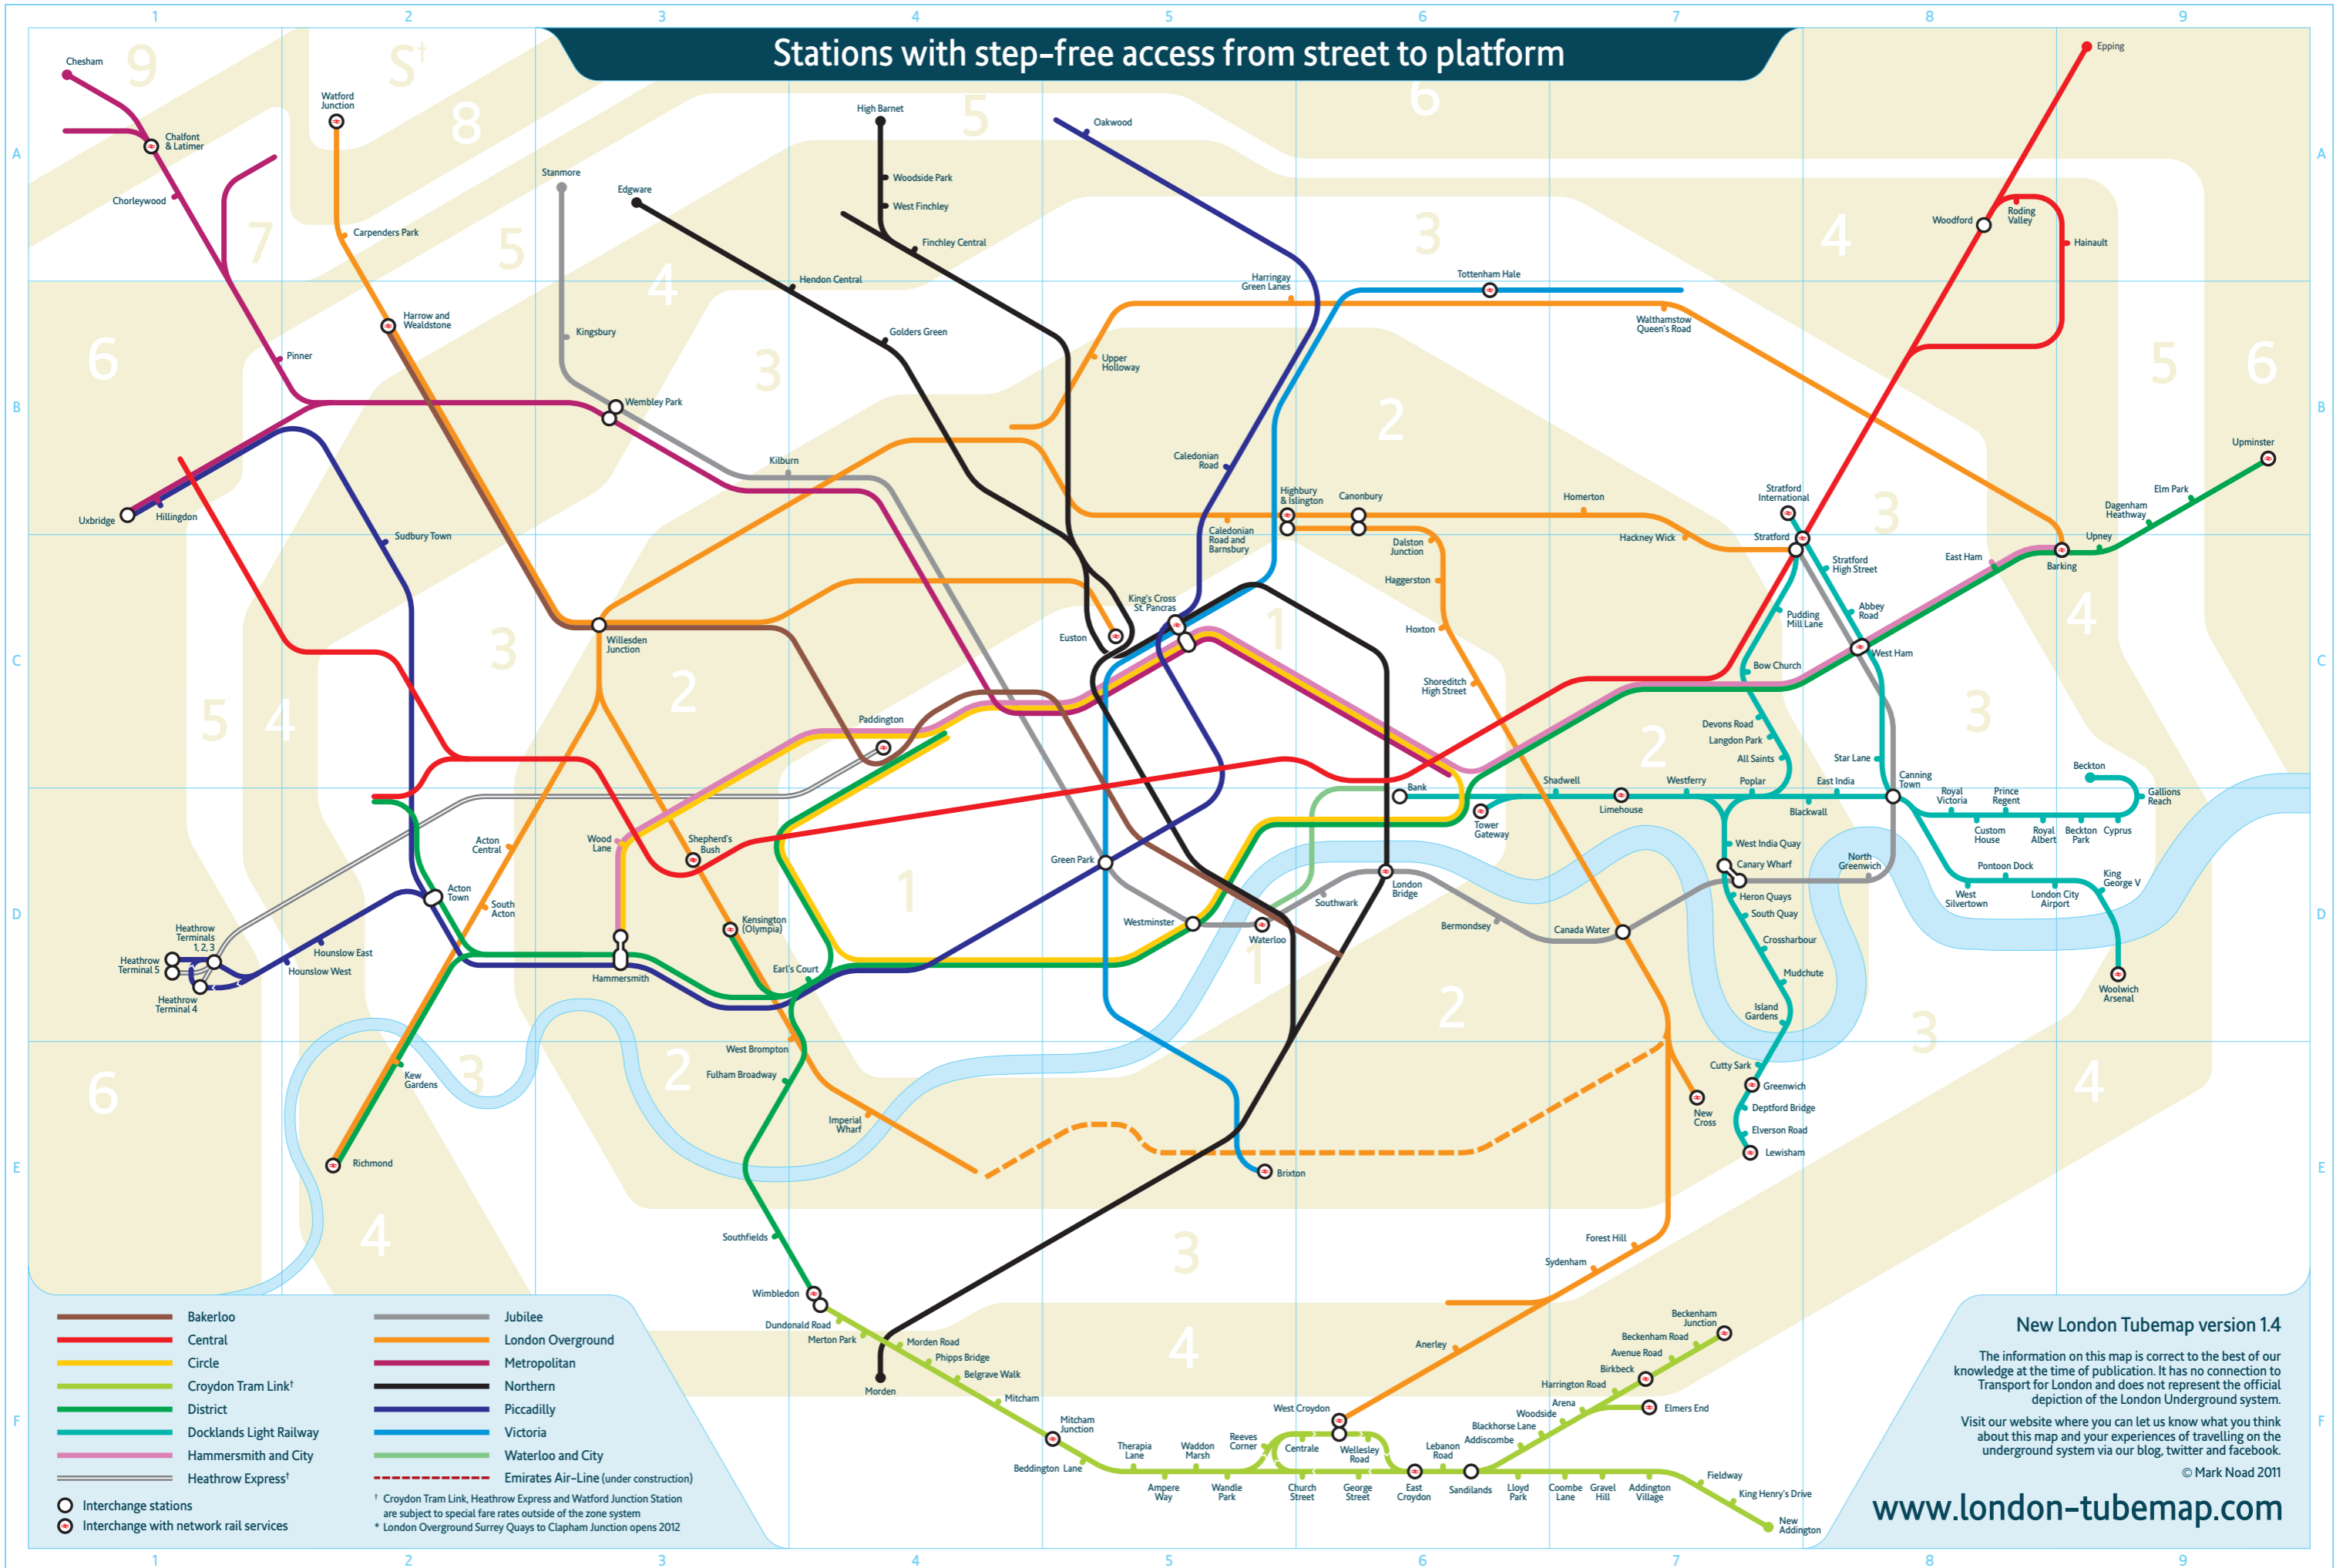

Stations with step-free access from street to platform

- Bakerloo
 - Central
 - Circle
 - Croydon Tram Link¹
 - District
 - Docklands Light Railway
 - Hammersmith and City
 - Heathrow Express²
 - Jubilee
 - London Overground
 - Metropolitan
 - Northern
 - Piccadilly
 - Victoria
 - Waterloo and City
 - - - Emirates Air-Line (under construction)
- ¹ Croydon Tram Link, Heathrow Express and Watford Junction Station are subject to special fare rates outside of the zone system
² London Overground Surrey Quays to Clapham Junction opens 2012
- Interchange stations
 - Interchange with network rail services

New London Tubemap version 1.4
 The information on this map is correct to the best of our knowledge at the time of publication. It has no connection to Transport for London and does not represent the official depiction of the London Underground system.
 Visit our website where you can let us know what you think about this map and your experiences of travelling on the underground system via our blog, twitter and facebook.