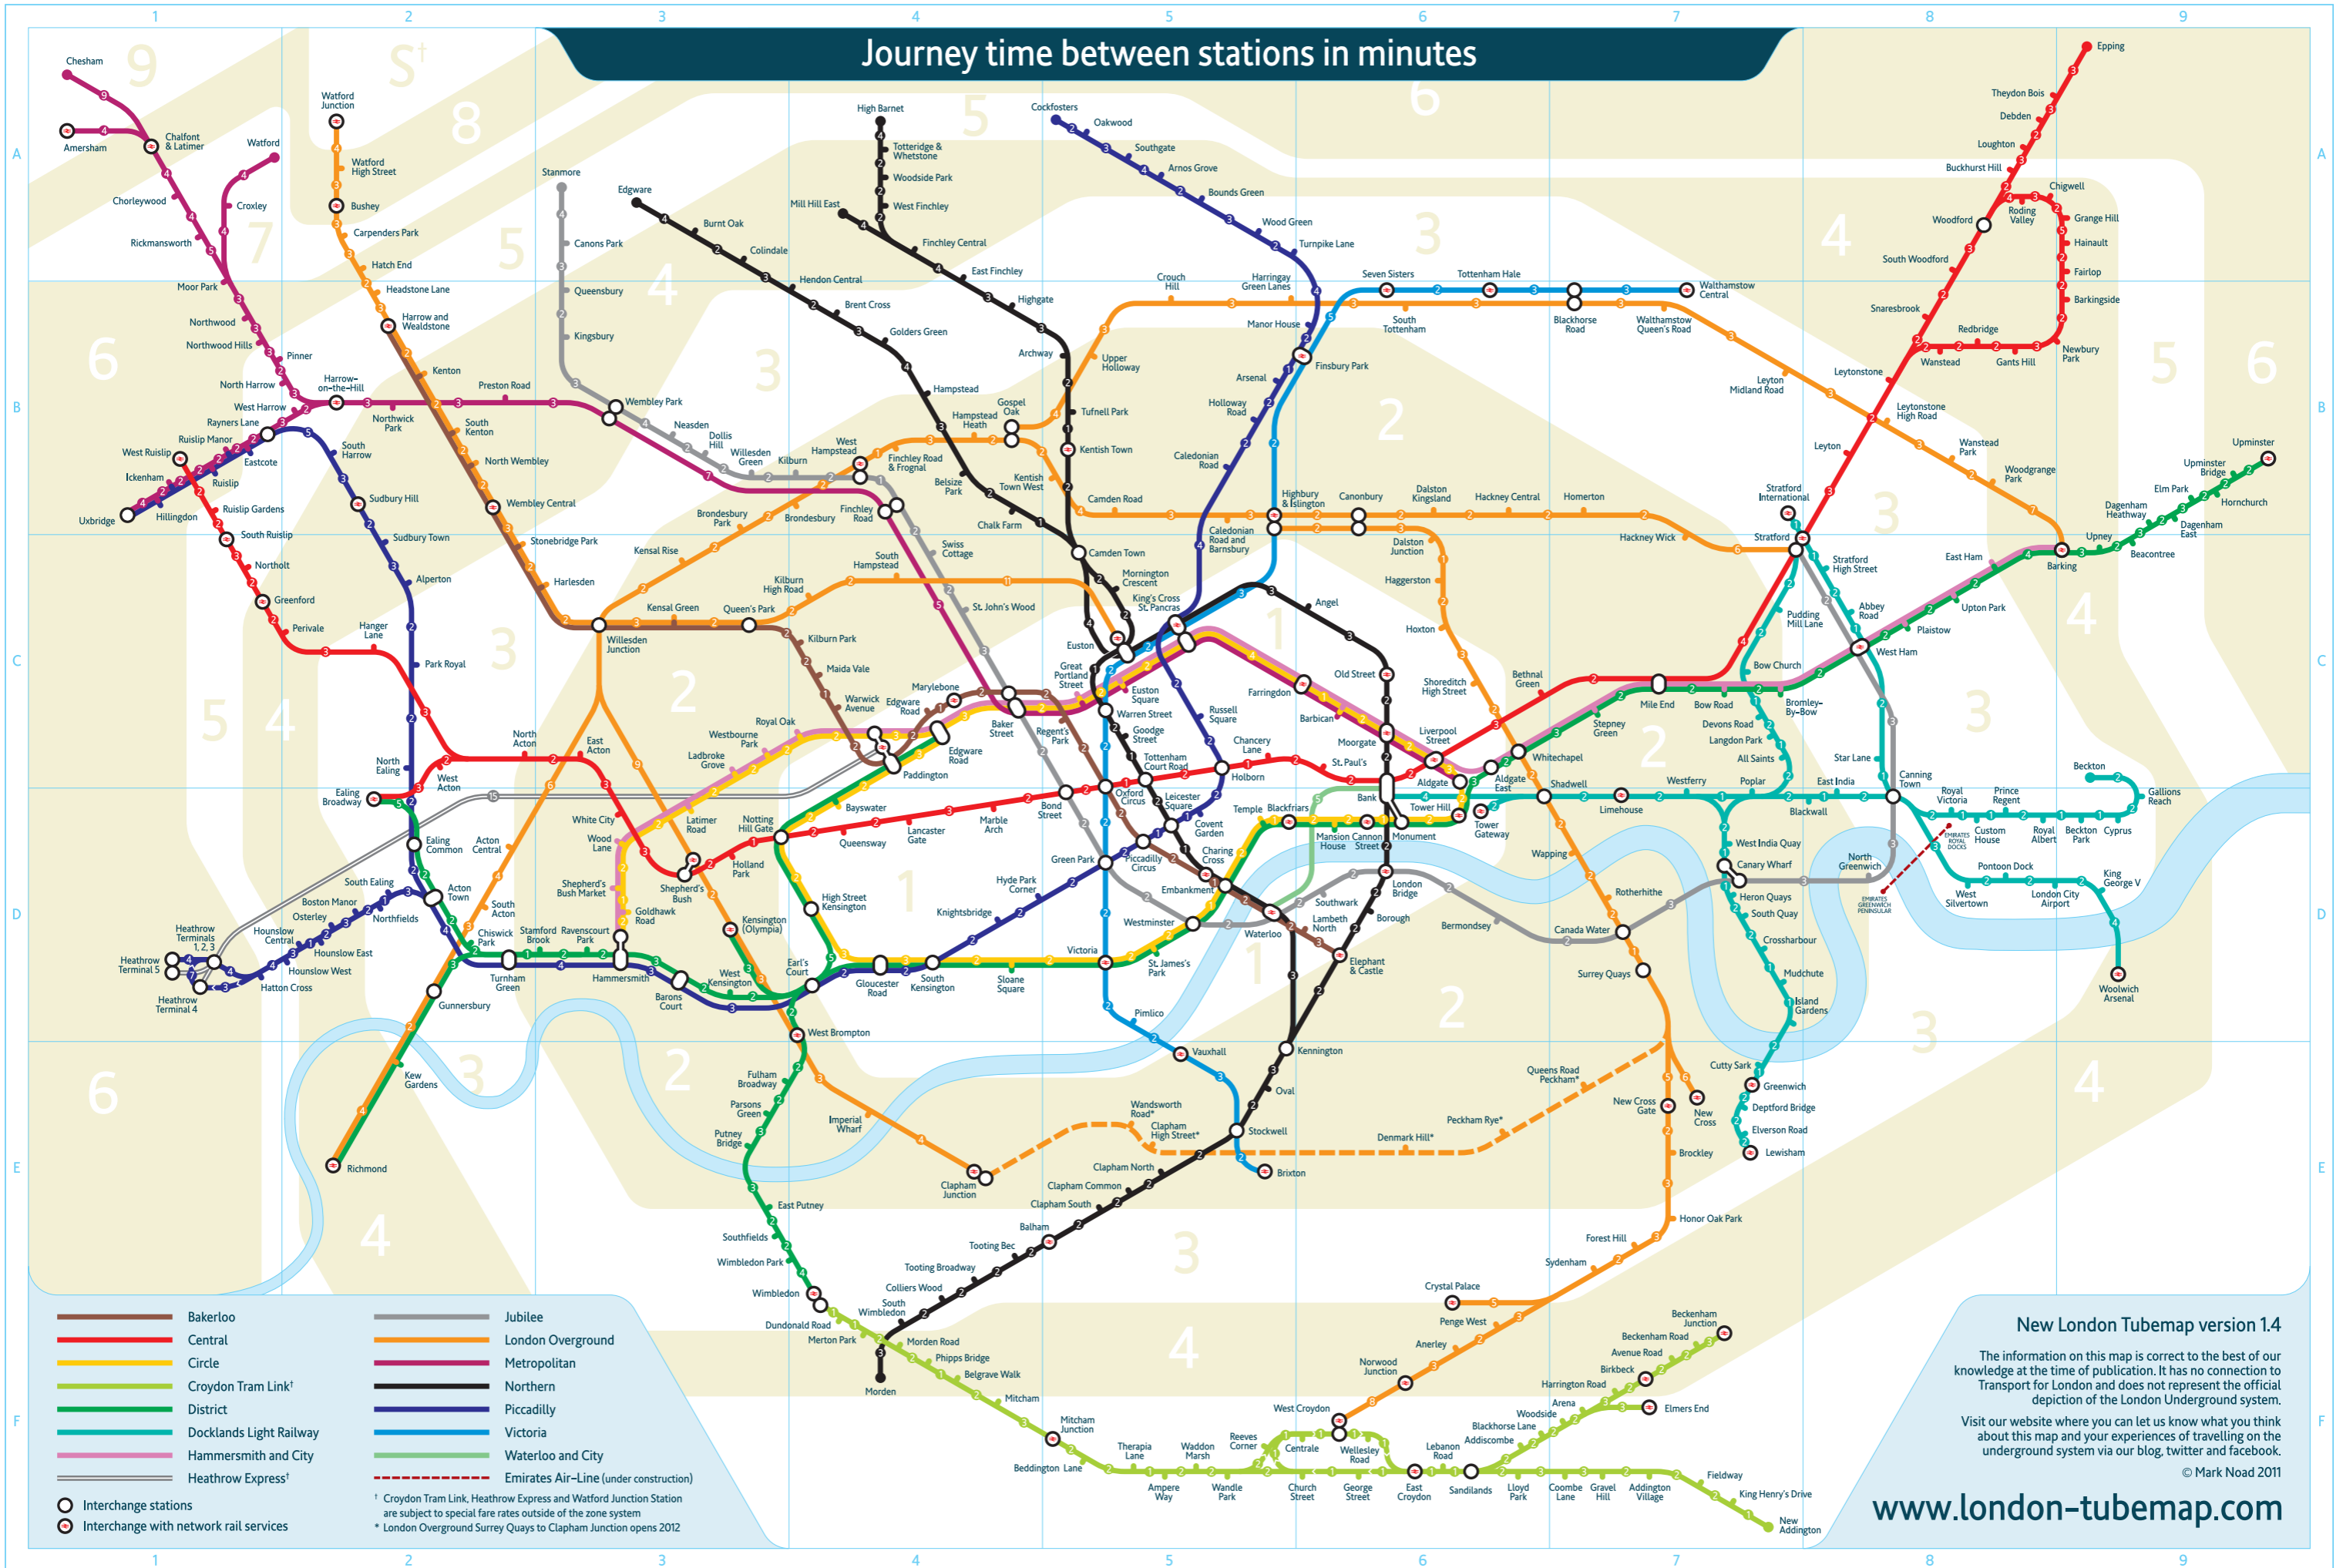

Journey time between stations in minutes

- Bakerloo
 - Central
 - Circle
 - Croydon Tram Link¹
 - District
 - Docklands Light Railway
 - Hammersmith and City
 - Heathrow Express¹
 - Jubilee
 - London Overground
 - Metropolitan
 - Northern
 - Piccadilly
 - Victoria
 - Waterloo and City
 - - - Emirates Air-Line (under construction)
- Interchange stations
⊕ Interchange with network rail services
- ¹ Croydon Tram Link, Heathrow Express and Watford Junction Station are subject to special fare rates outside of the zone system
^{*} London Overground Surrey Quays to Clapham Junction opens 2012

New London Tubemap version 1.4

The information on this map is correct to the best of our knowledge at the time of publication. It has no connection to Transport for London and does not represent the official depiction of the London Underground system.

Visit our website where you can let us know what you think about this map and your experiences of travelling on the underground system via our blog, twitter and facebook.